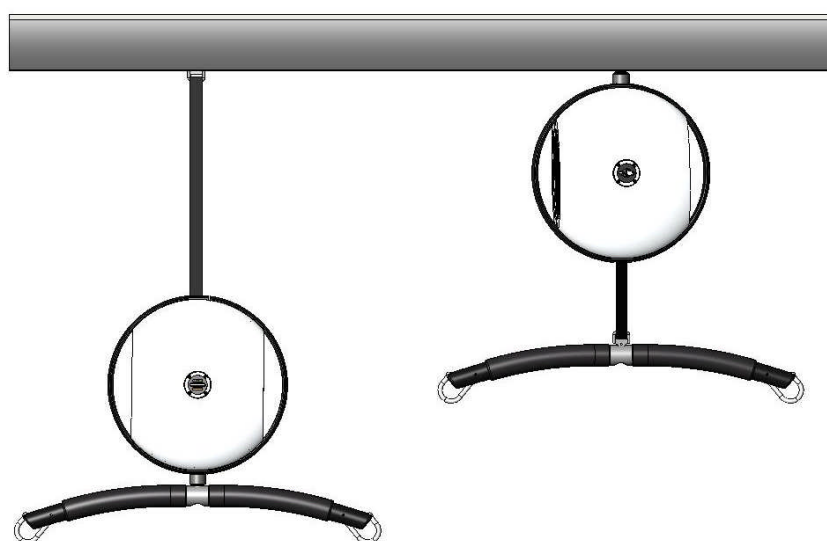

015-01910 LUNA basis horizontal for bayonet/ strap mounting. with or w/o handle
 015-01915 LUNA extended vertical for bayonet/strap mounting with handle.

015-01911 LUNA basic vertical for bayonet/strap mounting. with or w/o handle
 015-01916 LUNA extended vertical for bayonet/strap mounting with handle

015-01920 LUNA extended horizontal with double hooks for room to room.

015-01914 LUNA basic horizontal for bayonet mounting with or w/o handle